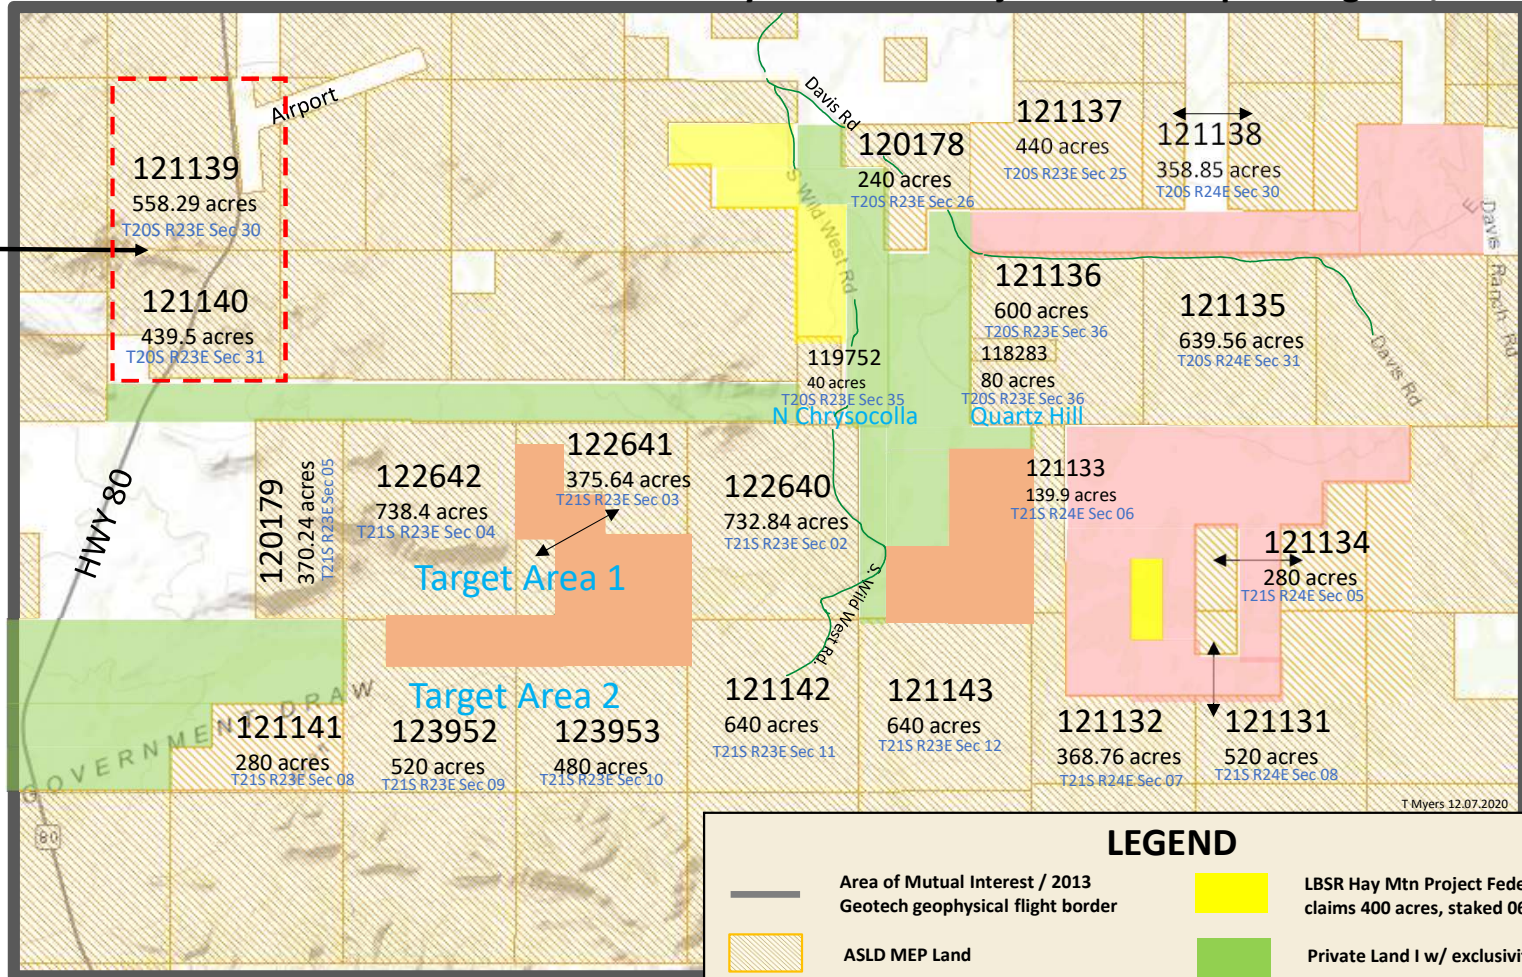

Hay Mountain Project Claim Map through 01/2024

Red Rock Canyon

Liberty Star holds Arizona State Mineral Exploration Permits (MEPs), and Federal mining Lode Claims covering 14,473 acres. The town of Tombstone, AZ is 6.45 miles northwest

Area of Mutual Interest
42.3 m² / 27065 acres
109.5km²/ 10953 hectares

LEGEND

	Area of Mutual Interest / 2013 Geotech geophysical flight border		LBSR Hay Mtn Project Federal mineral claims 400 acres, staked 06/2020
	ASLD MEP Land		Private Land I w/ exclusivity agreement
	LBSR Hay Mtn Federal subsurface claims 1,095 Acres		Private Land II w/ exclusivity agreement

*Robbers Roost MEPs 5.89 miles west